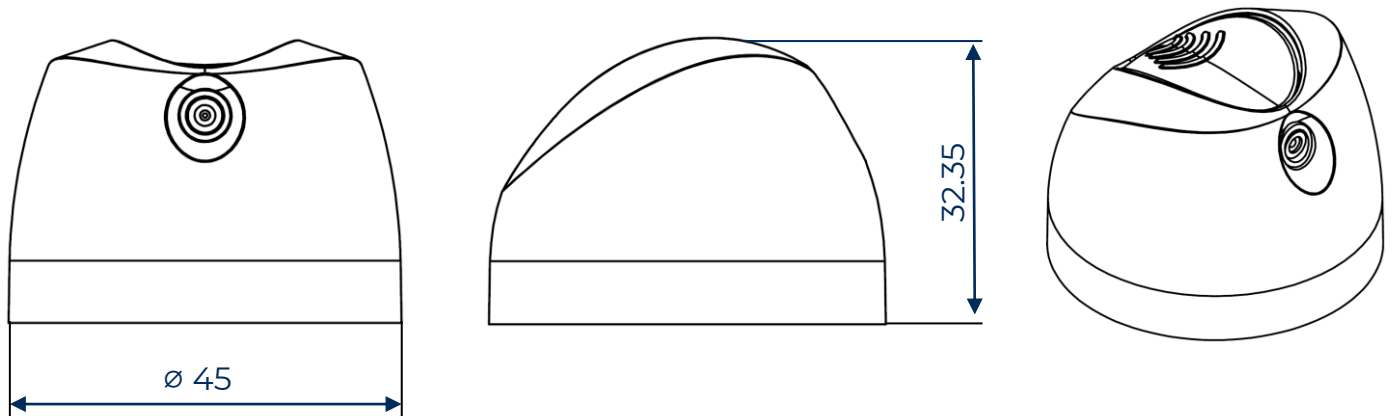

## Technical details

Compatible valves	LIP	Suitable cans	45mm Aluminium 45mm Tinplate
Stem Ø	3.3mm, 4mm	Available overcap	N/A
Available insert	TM40, T130		
Skirt size	N/A		

**i** Further technical information is available on request